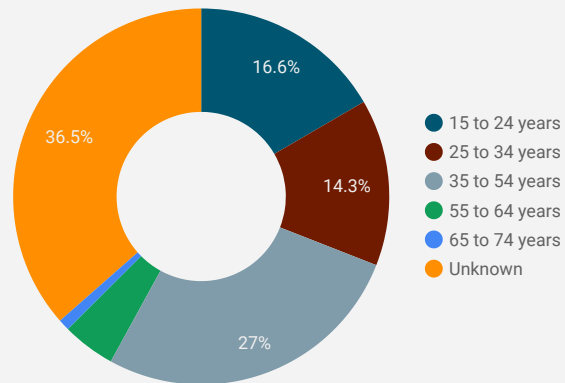

FILTER

AGE GROUP ▾

GENDER ▾

TOOL ▾

ALL WEBSITE TRAFFIC BY LOCATION

City	Users	Pageviews ▾
1. Kingston	148	661
2. Toronto	305	451
3. Brockville	83	242
4. Ottawa	99	216
5. Montreal	84	209
6. Gananoque	49	176
7. (not set)	114	149
8. Windsor	15	140
9. Kingsville	4	128
10. Vancouver	69	77
11. Brampton	20	68
12. Edmonton	49	66
13. Calgary	53	59
14. Mississauga	29	55
15. Prescott	3	45
16. Markham	17	44
17. Saint-Jerome	3	42
18. Amherstburg	1	38
19. Kitchener	17	34

1 - 100 / 548 < >

JOB-SEEKER REFERRALS

Job Postings
614

Employers
316

Services
499

INTERACTIONS BY TOOL

801

INTERACTIONS BY AGE GROUP

INTERACTIONS BY GENDER

Source:

Job search data is collected from user interactions with the job finding tools on the www.workforcedev.ca website. Location data is collected by Google Analytics and cannot be filtered using the age range, gender or tool filters at the top of the page.