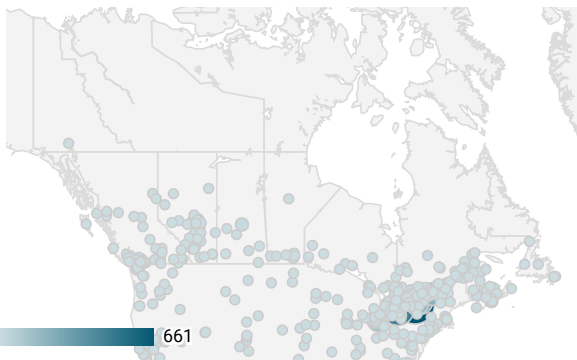

FILTER

AGE GROUP ▾

GENDER ▾

TOOL ▾

ALL WEBSITE TRAFFIC BY LOCATION

City	Users	Pageviews ▾
1. Kingston	148	661
2. Toronto	305	451
3. Brockville	83	242
4. Ottawa	99	216
5. Montreal	84	209
6. Gananoque	49	176
7. (not set)	114	149
8. Windsor	15	140
9. Kingsville	4	128
10. Vancouver	69	77
11. Brampton	20	68
12. Edmonton	49	66
13. Calgary	53	59
14. Mississauga	29	55
15. Prescott	3	45
16. Markham	17	44
17. Saint-Jerome	3	42
18. Amherstburg	1	38
19. Kitchener	17	34

1 - 100 / 548 < >

JOB-SEEKER REFERRALS

Job Postings
614

Employers
316

Services
499

INTERACTIONS BY TOOL

801

INTERACTIONS BY AGE GROUP