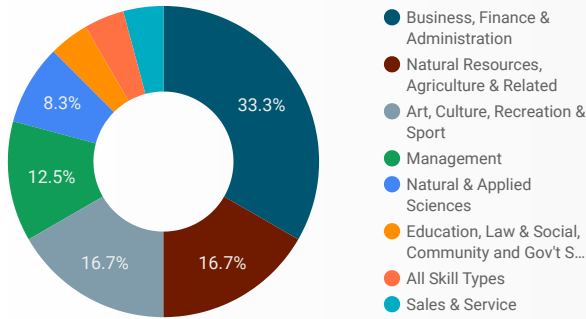

1 - 100 / 548 < >

JOB-SEEKER REFERRALS

Job Postings
614

Employers
316

Services
499

INTERACTIONS BY TOOL

801

INTERACTIONS BY AGE GROUP

INTERACTIONS BY GENDER

Source:

Job search data is collected from user interactions with the job finding tools on the www.workforcedev.ca website. Location data is collected by Google Analytics and cannot be filtered using the age range, gender or tool filters at the top of the page.

This Employment Ontario service is funded in part by the Government of Canada and the Government of Ontario.

Ce service Emploi Ontario est financé en partie par le gouvernement du Canada et le gouvernement de l'Ontario.

AGE GROUP ▾

GENDER ▾

TOOL ▾

INTEREST BY SKILL TYPE

INTEREST BY SKILL LEVEL

INTEREST BY JOB TYPE

INTEREST BY JOB DURATION

TOP EMPLOYERS & AGENCIES