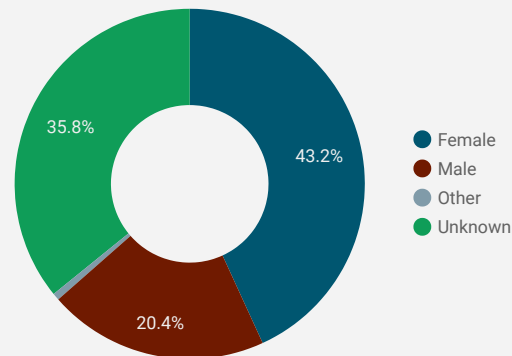

FILTER

AGE GROUP ▾

GENDER ▾

TOOL ▾

ALL WEBSITE TRAFFIC BY LOCATION

City	Users	Pageviews ▾
1. Kingston	148	661
2. Toronto	305	451
3. Brockville	83	242
4. Ottawa	99	216
5. Montreal	84	209
6. Gananoque	49	176
7. (not set)	114	149
8. Windsor	15	140
9. Kingsville	4	128
10. Vancouver	69	77
11. Brampton	20	68
12. Edmonton	49	66
13. Calgary	53	59
14. Mississauga	29	55
15. Prescott	3	45
16. Markham	17	44
17. Saint-Jerome	3	42
18. Amherstburg	1	38
19. Kitchener	17	34

1 - 100 / 548 < >

JOB-SEEKER REFERRALS

Job Postings
614

Employers
316

Services
499

INTERACTIONS BY TOOL

801

INTERACTIONS BY AGE GROUP

INTERACTIONS BY GENDER

Source:

Job search data is collected from user interactions with the job finding tools on the www.workforcedev.ca website. Location data is collected by Google Analytics and cannot be filtered using the age range, gender or tool filters at the top of the page.