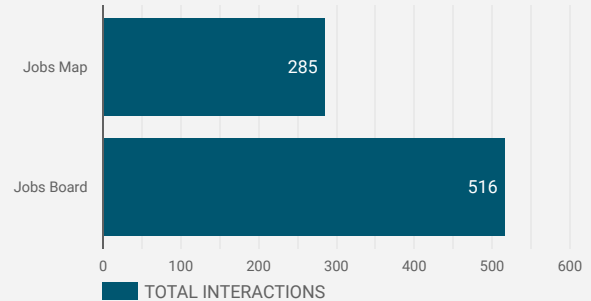

FILTER

AGE GROUP ▾

GENDER ▾

TOOL ▾

ALL WEBSITE TRAFFIC BY LOCATION

City	Users	Pageviews ▾
1. Kingston	148	661
2. Toronto	305	451
3. Brockville	83	242
4. Ottawa	99	216
5. Montreal	84	209
6. Gananoque	49	176
7. (not set)	114	149
8. Windsor	15	140
9. Kingsville	4	128
10. Vancouver	69	77
11. Brampton	20	68
12. Edmonton	49	66
13. Calgary	53	59
14. Mississauga	29	55
15. Prescott	3	45
16. Markham	17	44
17. Saint-Jerome	3	42
18. Amherstburg	1	38
19. Kitchener	17	34

1 - 100 / 548 < >

JOB-SEEKER REFERRALS

Job Postings
614

Employers
316

Services
499

INTERACTIONS BY TOOL

801

INTERACTIONS BY AGE GROUP

INTERACTIONS BY GENDER

Source:

Job search data is collected from user interactions with the job finding tools on the www.workforcedev.ca website. Location data is collected by Google Analytics and cannot be filtered using the age range, gender or tool filters at the top of the page.