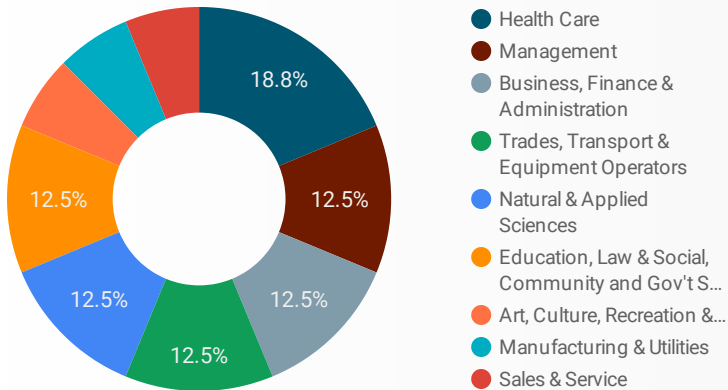

AGE GROUP ▾
GENDER ▾
TOOL ▾

INTEREST BY SKILL TYPE