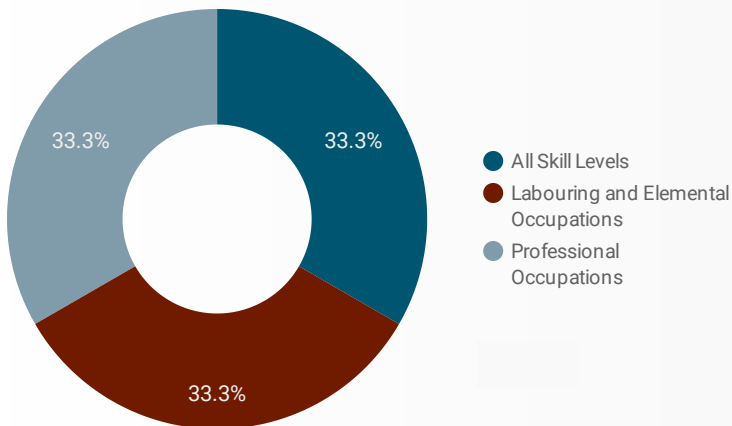

INTEREST BY SKILL LEVEL