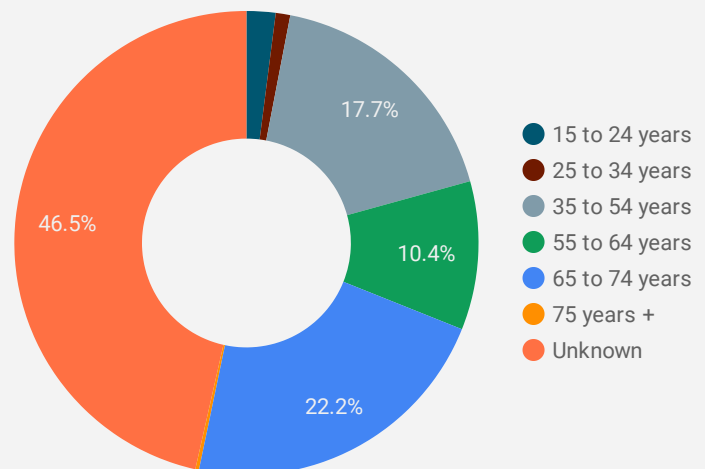

FILTER

AGE GROUP ▾

GENDER ▾

TOOL ▾

ALL WEBSITE TRAFFIC BY LOCATION

	City	Users	Pageviews ▾
1.	Kingston	161	588
2.	Ottawa	90	350
3.	Toronto	202	266
4.	Brockville	28	139
5.	Dublin	35	119
6.	Montreal	68	95
7.	(not set)	73	92
8.	Calgary	69	77
9.	Vancouver	71	77
10.	Ashburn	48	48
11.	London	29	41
12.	Edmonton	32	36
13.	Niagara Falls	3	32
14.	Barrie	7	32
15.	Mississauga	29	30
16.	Winnipeg	25	27
17.	Greater Napanee	5	26
18.	Markham	6	25
19.	Burnaby	20	23
20.		17	

1 - 100 / 293 < >

JOB-SEEKER REFERRALS

Job Postings
396

Employers
211

Services
311

INTERACTIONS BY TOOL

637

INTERACTIONS BY AGE GROUP

INTERACTIONS BY GENDER

Source:

Job search data is collected from user interactions with the job finding tools on the www.workforcedev.ca website. Location data is collected by Google Analytics and cannot be filtered using the age range, gender or tool filters at the top of the page.