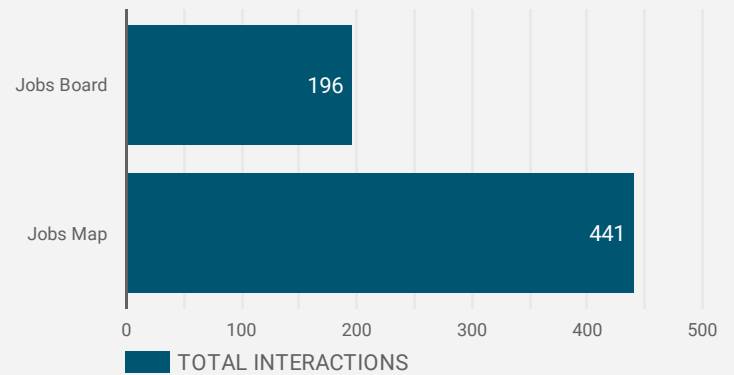

FILTER

AGE GROUP ▾

GENDER ▾

TOOL ▾

ALL WEBSITE TRAFFIC BY LOCATION

	City	Users	Pageviews ▾
1.	Kingston	161	588
2.	Ottawa	90	350
3.	Toronto	202	266
4.	Brockville	28	139
5.	Dublin	35	119
6.	Montreal	68	95
7.	(not set)	73	92
8.	Calgary	69	77
9.	Vancouver	71	77
10.	Ashburn	48	48
11.	London	29	41
12.	Edmonton	32	36
13.	Niagara Falls	3	32
14.	Barrie	7	32
15.	Mississauga	29	30
16.	Winnipeg	25	27
17.	Greater Napanee	5	26
18.	Markham	6	25
19.	Burnaby	20	23
20.		17	

1 - 100 / 293 < >

JOB-SEEKER REFERRALS

Job Postings
396

Employers
211

Services
311

INTERACTIONS BY TOOL

637

INTERACTIONS BY AGE GROUP

INTERACTIONS BY GENDER

Source:

Job search data is collected from user interactions with the job finding tools on the www.workforcedev.ca website. Location data is collected by Google Analytics and cannot be filtered using the age range, gender or tool filters at the top of the page.