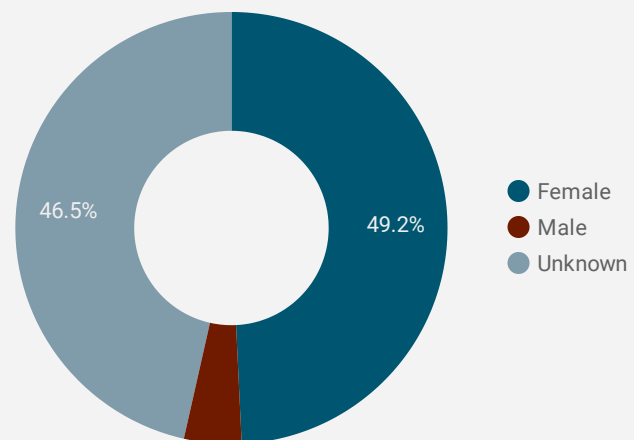

FILTER

AGE GROUP ▾

GENDER ▾

TOOL ▾

ALL WEBSITE TRAFFIC BY LOCATION

	City	Users	Pageviews ▾
1.	Kingston	161	588
2.	Ottawa	90	350
3.	Toronto	202	266
4.	Brockville	28	139
5.	Dublin	35	119
6.	Montreal	68	95
7.	(not set)	73	92
8.	Calgary	69	77
9.	Vancouver	71	77
10.	Ashburn	48	48
11.	London	29	41
12.	Edmonton	32	36
13.	Niagara Falls	3	32
14.	Barrie	7	32
15.	Mississauga	29	30
16.	Winnipeg	25	27
17.	Greater Napanee	5	26
18.	Markham	6	25
19.	Burnaby	20	23
20.		17	

1 - 100 / 293 < >

JOB-SEEKER REFERRALS

Job Postings
396

Employers
211

Services
311

INTERACTIONS BY TOOL

637

INTERACTIONS BY AGE GROUP

INTERACTIONS BY GENDER

Source:

Job search data is collected from user interactions with the job finding tools on the www.workforcedev.ca website. Location data is collected by Google Analytics and cannot be filtered using the age range, gender or tool filters at the top of the page.