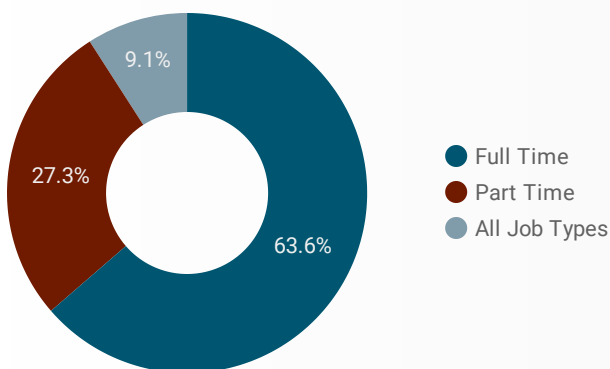

AGE GROUP ▾
GENDER ▾
TOOL ▾

INTEREST BY SKILL TYPE

INTEREST BY SKILL LEVEL

INTEREST BY JOB TYPE

INTEREST BY JOB DURATION

TOP EMPLOYERS & AGENCIES

EMPLOYER	POSTINGS ▾
Kelly's Building Service	12
Alstom	8
Brockville & Area Community Living Association	7
Canadian Coast Guard (an Agency of Fisheries...	6
Waste Management	6
Conseil des écoles catholiques du Centre-Est	6
Reitmans Canada Limited	6
Novaflow Systems	5
Ken Miller Excavating	5
CBRE	5
YMCA of Brockville	4
The Beer Store	4
The WCPS Management Association	4
Howard Bus Service	4