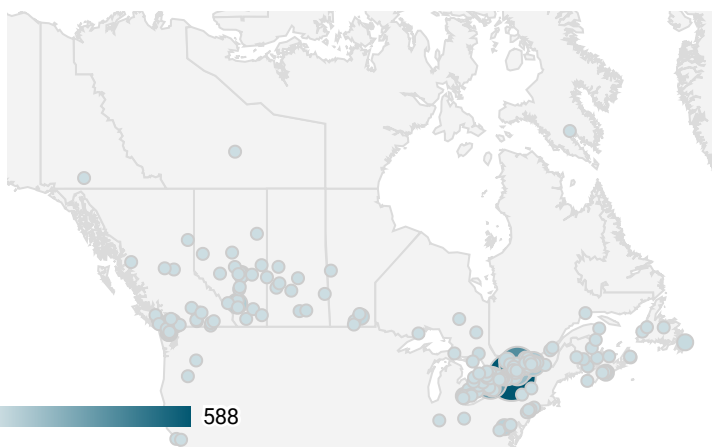

FILTER

AGE GROUP ▾

GENDER ▾

TOOL ▾

ALL WEBSITE TRAFFIC BY LOCATION

	City	Users	Pageviews ▾
1.	Kingston	161	588
2.	Ottawa	90	350
3.	Toronto	202	266
4.	Brockville	28	139
5.	Dublin	35	119
6.	Montreal	68	95
7.	(not set)	73	92
8.	Calgary	69	77
9.	Vancouver	71	77
10.	Ashburn	48	48
11.	London	29	41
12.	Edmonton	32	36
13.	Niagara Falls	3	32
14.	Barrie	7	32
15.	Mississauga	29	30
16.	Winnipeg	25	27
17.	Greater Napanee	5	26
18.	Markham	6	25
19.	Burnaby	20	23
20.		17	

1 - 100 / 293 < >

JOB-SEEKER REFERRALS

Job Postings
396

Employers
211

Services
311

INTERACTIONS BY TOOL

637

INTERACTIONS BY AGE GROUP