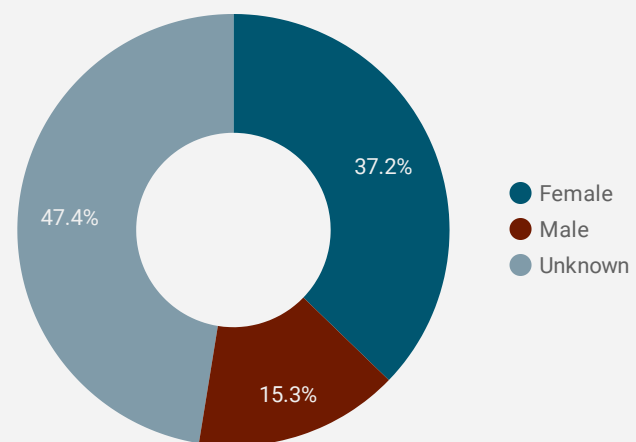

FILTER

AGE GROUP ▾

GENDER ▾

TOOL ▾

ALL WEBSITE TRAFFIC BY LOCATION

	City	Users	Pageviews ▾
1.	Kingston	63	409
2.	Toronto	89	171
3.	Ashburn	155	155
4.	Brockville	19	118
5.	Dublin	22	78
6.	Ottawa	27	63
7.	Guelph	2	42
8.	(not set)	21	33
9.	Timmins	2	31
10.	Montreal	13	30
11.	Calgary	15	15
12.	Brampton	10	14
13.	Hamilton	9	14
14.	Windsor	5	13
15.	Mississauga	10	12
16.	Richmond Hill	4	12
17.	London	7	11
18.	Peterborough	4	10
19.	Edmonton	7	9

1 - 100 / 173

JOB-SEEKER REFERRALS

Job Postings
137

Employers
78

Services
122

INTERACTIONS BY TOOL

181

INTERACTIONS BY AGE GROUP

INTERACTIONS BY GENDER

Source:

Job search data is collected from user interactions with the job finding tools on the www.workforcedev.ca website. Location data is collected by Google Analytics and cannot be filtered using the age range, gender or tool filters at the top of the page.