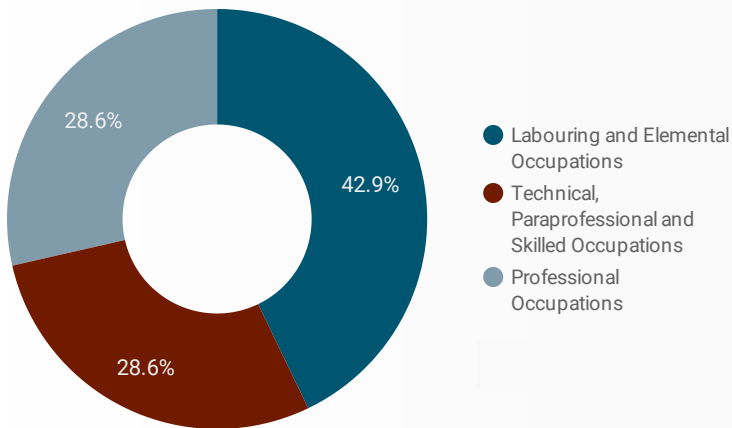

1 - 100 / 173

JOB-SEEKER REFERRALS

Job Postings
137

Employers
78

Services
122

INTERACTIONS BY TOOL

181

INTERACTIONS BY AGE GROUP

INTERACTIONS BY GENDER

Source:

Job search data is collected from user interactions with the job finding tools on the www.workforcedev.ca website. Location data is collected by Google Analytics and cannot be filtered using the age range, gender or tool filters at the top of the page.

AGE GROUP ▾

GENDER ▾

TOOL ▾

INTEREST BY SKILL TYPE

INTEREST BY SKILL LEVEL

INTEREST BY JOB TYPE

INTEREST BY JOB DURATION

TOP EMPLOYERS & AGENCIES