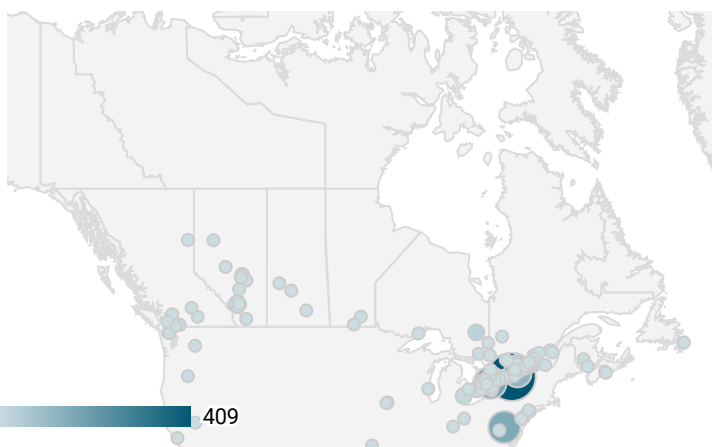

FILTER

AGE GROUP ▾

GENDER ▾

TOOL ▾

ALL WEBSITE TRAFFIC BY LOCATION

	City	Users	Pageviews ▾
1.	Kingston	63	409
2.	Toronto	89	171
3.	Ashburn	155	155
4.	Brockville	19	118
5.	Dublin	22	78
6.	Ottawa	27	63
7.	Guelph	2	42
8.	(not set)	21	33
9.	Timmins	2	31
10.	Montreal	13	30
11.	Calgary	15	15
12.	Brampton	10	14
13.	Hamilton	9	14
14.	Windsor	5	13
15.	Mississauga	10	12
16.	Richmond Hill	4	12
17.	London	7	11
18.	Peterborough	4	10
19.	Edmonton	7	9

1 - 100 / 173

JOB-SEEKER REFERRALS

Job Postings
137

Employers
78

Services
122

INTERACTIONS BY TOOL

181

INTERACTIONS BY AGE GROUP