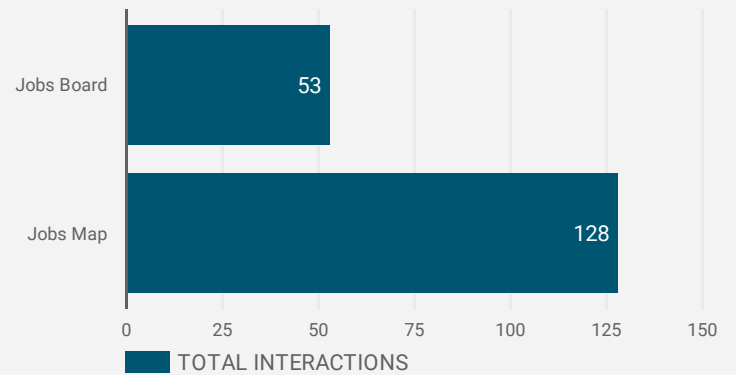

FILTER

AGE GROUP ▾

GENDER ▾

TOOL ▾

ALL WEBSITE TRAFFIC BY LOCATION

	City	Users	Pageviews ▾
1.	Kingston	63	409
2.	Toronto	89	171
3.	Ashburn	155	155
4.	Brockville	19	118
5.	Dublin	22	78
6.	Ottawa	27	63
7.	Guelph	2	42
8.	(not set)	21	33
9.	Timmins	2	31
10.	Montreal	13	30
11.	Calgary	15	15
12.	Brampton	10	14
13.	Hamilton	9	14
14.	Windsor	5	13
15.	Mississauga	10	12
16.	Richmond Hill	4	12
17.	London	7	11
18.	Peterborough	4	10
19.	Edmonton	7	9

1 - 100 / 173

JOB-SEEKER REFERRALS

Job Postings
137

Employers
78

Services
122

INTERACTIONS BY TOOL

181

INTERACTIONS BY AGE GROUP

INTERACTIONS BY GENDER

Source:

Job search data is collected from user interactions with the job finding tools on the www.workforcedev.ca website. Location data is collected by Google Analytics and cannot be filtered using the age range, gender or tool filters at the top of the page.