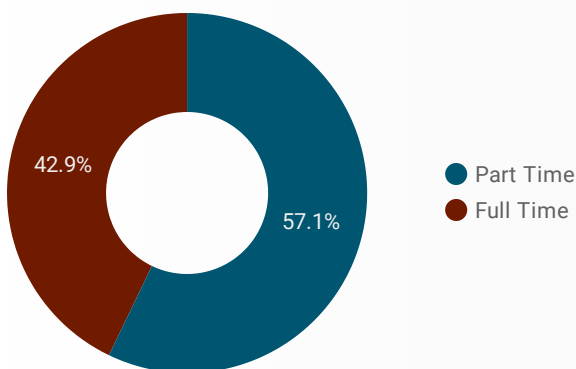

1 - 100 / 173

JOB-SEEKER REFERRALS

Job Postings
137

Employers
78

Services
122

INTERACTIONS BY TOOL

181

INTERACTIONS BY AGE GROUP

INTERACTIONS BY GENDER

Source:

Job search data is collected from user interactions with the job finding tools on the www.workforcedev.ca website. Location data is collected by Google Analytics and cannot be filtered using the age range, gender or tool filters at the top of the page.

AGE GROUP ▾

GENDER ▾

TOOL ▾

INTEREST BY SKILL TYPE

INTEREST BY SKILL LEVEL

INTEREST BY JOB TYPE

INTEREST BY JOB DURATION

TOP EMPLOYERS & AGENCIES