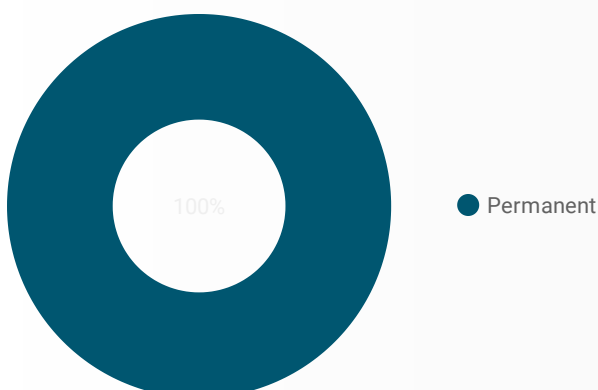

INTERACTIONS BY GENDER

Source:

Job search data is collected from user interactions with the job finding tools on the www.workforcedev.ca website. Location data is collected by Google Analytics and cannot be filtered using the age range, gender or tool filters at the top of the page.

AGE GROUP ▾

GENDER ▾

TOOL ▾

INTEREST BY SKILL TYPE

INTEREST BY SKILL LEVEL

INTEREST BY JOB TYPE

INTEREST BY JOB DURATION

TOP EMPLOYERS & AGENCIES