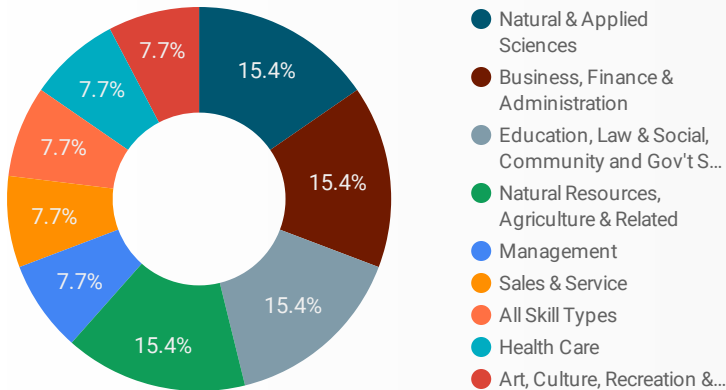

1 - 100 / 173

JOB-SEEKER REFERRALS

Job Postings
137

Employers
78

Services
122

INTERACTIONS BY TOOL

181

INTERACTIONS BY AGE GROUP

INTERACTIONS BY GENDER

Source:

Job search data is collected from user interactions with the job finding tools on the www.workforcedev.ca website. Location data is collected by Google Analytics and cannot be filtered using the age range, gender or tool filters at the top of the page.

AGE GROUP ▾

GENDER ▾

TOOL ▾

INTEREST BY SKILL TYPE

INTEREST BY SKILL LEVEL

INTEREST BY JOB TYPE

INTEREST BY JOB DURATION

TOP EMPLOYERS & AGENCIES