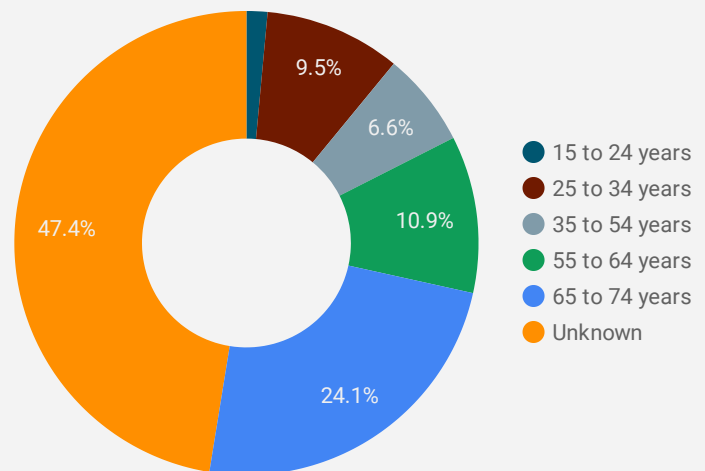

FILTER

AGE GROUP ▾

GENDER ▾

TOOL ▾

ALL WEBSITE TRAFFIC BY LOCATION

	City	Users	Pageviews ▾
1.	Kingston	63	409
2.	Toronto	89	171
3.	Ashburn	155	155
4.	Brockville	19	118
5.	Dublin	22	78
6.	Ottawa	27	63
7.	Guelph	2	42
8.	(not set)	21	33
9.	Timmins	2	31
10.	Montreal	13	30
11.	Calgary	15	15
12.	Brampton	10	14
13.	Hamilton	9	14
14.	Windsor	5	13
15.	Mississauga	10	12
16.	Richmond Hill	4	12
17.	London	7	11
18.	Peterborough	4	10
19.	Edmonton	7	9

1 - 100 / 173

JOB-SEEKER REFERRALS

Job Postings
137

Employers
78

Services
122

INTERACTIONS BY TOOL

181

INTERACTIONS BY AGE GROUP