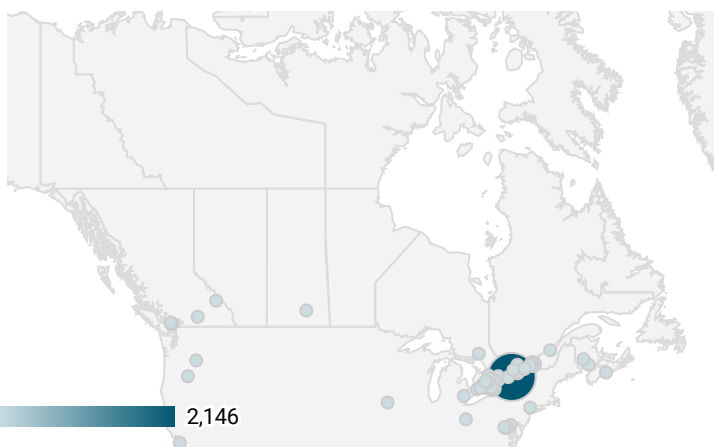

FILTER

AGE GROUP ▾

GENDER ▾

TOOL ▾

ALL WEBSITE TRAFFIC BY LOCATION

	City	Users	Pageviews ▾
1.	Kingston	27	2,146
2.	Niagara Falls	3	93
3.	Montreal	5	92
4.	Toronto	27	42
5.	Brockville	6	23
6.	Windsor	4	22
7.	London	4	14
8.	Ottawa	3	10
9.	Vancouver	2	9
10.	(not set)	7	7
11.	Port Hope	1	6
12.	Peterborough	2	5
13.	Golden	3	5
14.	Dublin	4	4
15.	Reston	1	4
16.	Shanghai	4	4
17.	Hamilton	2	3
18.	Milton	2	3
19.	Regina	1	3
20.	...	1	3

1 - 81 / 81 < >

JOB-SEEKER REFERRALS

Job Postings
14,201

Employers
1,724

Services
24

INTERACTIONS BY TOOL

24,864

INTERACTIONS BY AGE GROUP