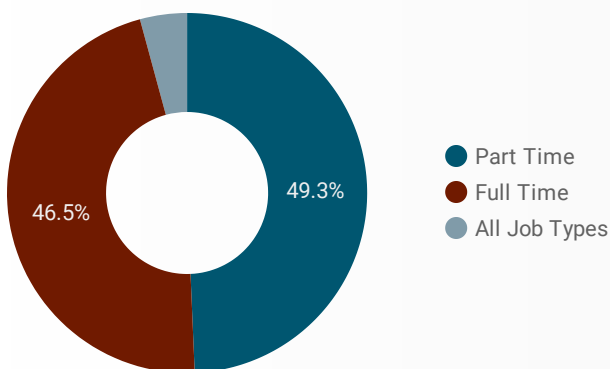

1 - 81 / 81 < >

JOB-SEEKER REFERRALS

Job Postings
14,201

Employers
1,724

Services
24

INTERACTIONS BY TOOL

24,864

INTERACTIONS BY AGE GROUP

INTERACTIONS BY GENDER

Source:

Job search data is collected from user interactions with the job finding tools on the www.workforcedev.ca website. Location data is collected by Google Analytics and cannot be filtered using the age range, gender or tool filters at the top of the page.

1 - 50 / 1723

INTEREST BY SKILL LEVEL

INTEREST BY JOB TYPE

INTEREST BY JOB DURATION

TOP OCCUPATIONS

4-DIGIT NOC CODE	POSTINGS ▾
Retail salespersons	909
Administrative assistants	608
Other customer and information services represe...	555
Material handlers	498
Home support workers, housekeepers and related...	450
Delivery and courier service drivers	435
Food counter attendants, kitchen helpers and rela...	364
Receptionists	364
Administrative officers	335
General office support workers	332
Social and community service workers	317
Transport truck drivers	315
Store shelf stockers, clerks and order fillers	293
Accounting and related clerks	279