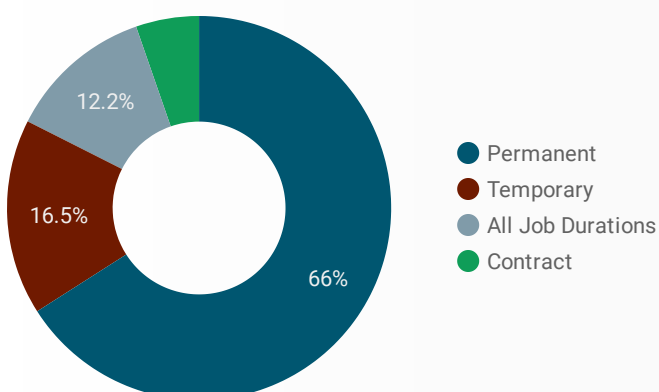

1 - 50 / 1723

INTEREST BY SKILL LEVEL

INTEREST BY JOB TYPE

INTEREST BY JOB DURATION

TOP OCCUPATIONS

4-DIGIT NOC CODE	POSTINGS ▾
Retail salespersons	909
Administrative assistants	608
Other customer and information services represe...	555
Material handlers	498
Home support workers, housekeepers and related...	450
Delivery and courier service drivers	435
Food counter attendants, kitchen helpers and rela...	364
Receptionists	364
Administrative officers	335
General office support workers	332
Social and community service workers	317
Transport truck drivers	315
Store shelf stockers, clerks and order fillers	293
Accounting and related clerks	279