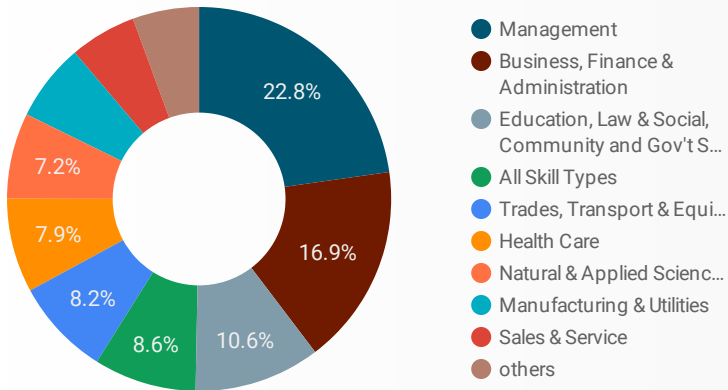

AGE GROUP ▾

GENDER ▾

TOOL ▾

INTEREST BY SKILL TYPE

TOP EMPLOYERS & AGENCIES

EMPLOYER	POSTINGS ▾
Personnel by Elsie	368
Loblaw Companies Limited	298
Windsor, Corporation of the City of	279
Kijiji Jobs	260
Unemployed Help Centre of Windsor Inc. (UHC) - H...	256
PROSTAFF Employment Solutions	225
Windsor-Essex Catholic District School Board	216
Randstad Canada	169
Shoppers Drug Mart / Pharmaprix	160
University of Windsor	115
Municipality of Leamington	112
City of Windsor Employment and Training Services	110
Goudreau Personnel by Swinton Ltd.	107
McDonald's Restaurants	106

1 - 50 / 1723