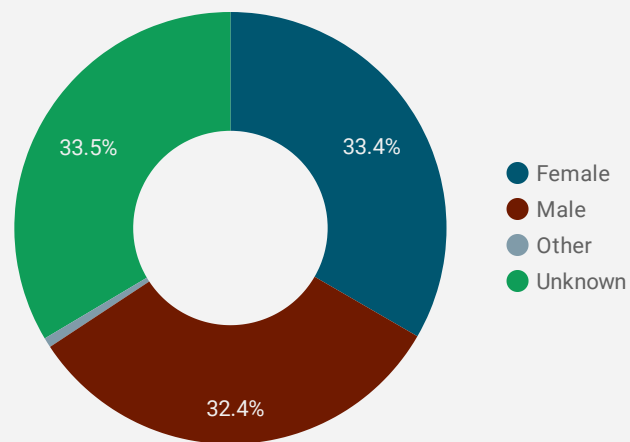

FILTER

AGE GROUP ▾

GENDER ▾

TOOL ▾

ALL WEBSITE TRAFFIC BY LOCATION

	City	Users	Pageviews ▾
1.	Kingston	27	2,146
2.	Niagara Falls	3	93
3.	Montreal	5	92
4.	Toronto	27	42
5.	Brockville	6	23
6.	Windsor	4	22
7.	London	4	14
8.	Ottawa	3	10
9.	Vancouver	2	9
10.	(not set)	7	7
11.	Port Hope	1	6
12.	Peterborough	2	5
13.	Golden	3	5
14.	Dublin	4	4
15.	Reston	1	4
16.	Shanghai	4	4
17.	Hamilton	2	3
18.	Milton	2	3
19.	Regina	1	3
20.	...	1	3

1 - 81 / 81 < >

JOB-SEEKER REFERRALS

Job Postings
14,201

Employers
1,724

Services
24

INTERACTIONS BY TOOL

24,864

INTERACTIONS BY AGE GROUP

INTERACTIONS BY GENDER

Source:

Job search data is collected from user interactions with the job finding tools on the www.workforcedev.ca website. Location data is collected by Google Analytics and cannot be filtered using the age range, gender or tool filters at the top of the page.