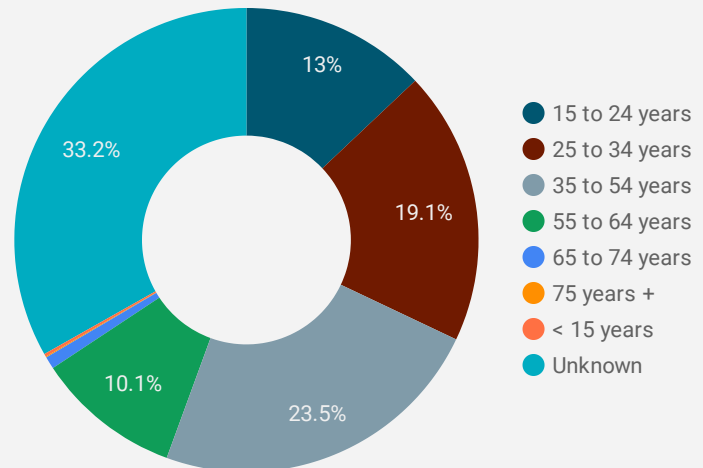

FILTER

AGE GROUP ▾

GENDER ▾

TOOL ▾

ALL WEBSITE TRAFFIC BY LOCATION

	City	Users	Pageviews ▾
1.	Kingston	27	2,146
2.	Niagara Falls	3	93
3.	Montreal	5	92
4.	Toronto	27	42
5.	Brockville	6	23
6.	Windsor	4	22
7.	London	4	14
8.	Ottawa	3	10
9.	Vancouver	2	9
10.	(not set)	7	7
11.	Port Hope	1	6
12.	Peterborough	2	5
13.	Golden	3	5
14.	Dublin	4	4
15.	Reston	1	4
16.	Shanghai	4	4
17.	Hamilton	2	3
18.	Milton	2	3
19.	Regina	1	3
20.	...	1	3

1 - 81 / 81 < >

JOB-SEEKER REFERRALS

Job Postings
14,201

Employers
1,724

Services
24

INTERACTIONS BY TOOL

24,864

INTERACTIONS BY AGE GROUP

INTERACTIONS BY GENDER

Source:

Job search data is collected from user interactions with the job finding tools on the www.workforcedev.ca website. Location data is collected by Google Analytics and cannot be filtered using the age range, gender or tool filters at the top of the page.