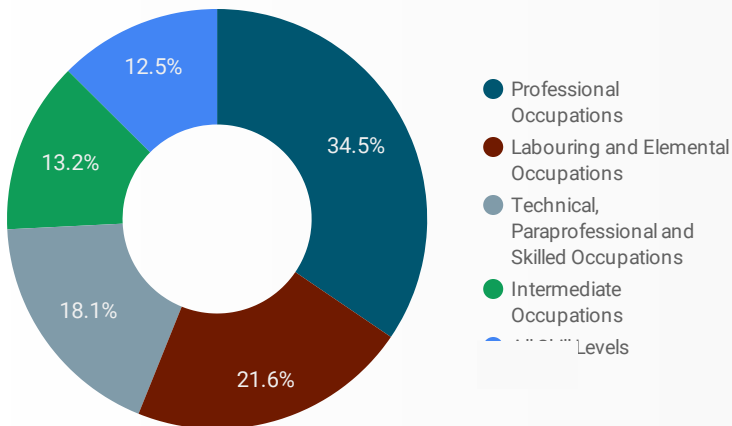

1 - 81 / 81 < >

JOB-SEEKER REFERRALS

Job Postings
14,201

Employers
1,724

Services
24

INTERACTIONS BY TOOL

24,864

INTERACTIONS BY AGE GROUP

INTERACTIONS BY GENDER

Source:

Job search data is collected from user interactions with the job finding tools on the www.workforcedev.ca website. Location data is collected by Google Analytics and cannot be filtered using the age range, gender or tool filters at the top of the page.

1 - 50 / 1723

INTEREST BY SKILL LEVEL

INTEREST BY JOB TYPE

INTEREST BY JOB DURATION

TOP OCCUPATIONS

4-DIGIT NOC CODE	POSTINGS ▾
Retail salespersons	909
Administrative assistants	608
Other customer and information services represe...	555
Material handlers	498
Home support workers, housekeepers and related...	450
Delivery and courier service drivers	435
Food counter attendants, kitchen helpers and rela...	364
Receptionists	364
Administrative officers	335
General office support workers	332
Social and community service workers	317
Transport truck drivers	315
Store shelf stockers, clerks and order fillers	293
Accounting and related clerks	279