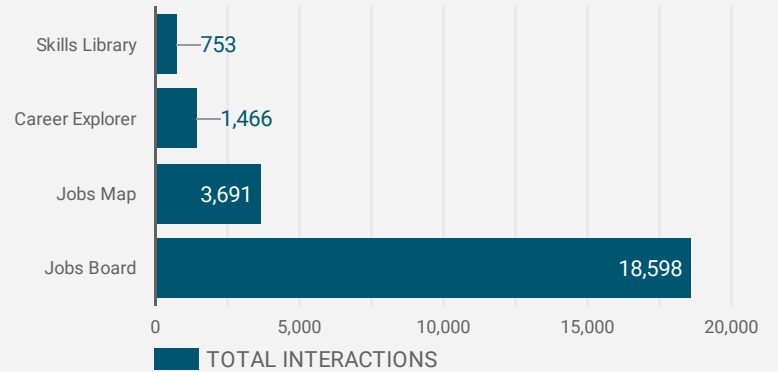

FILTER

AGE GROUP ▾

GENDER ▾

TOOL ▾

ALL WEBSITE TRAFFIC BY LOCATION

	City	Users	Pageviews ▾
1.	Kingston	27	2,146
2.	Niagara Falls	3	93
3.	Montreal	5	92
4.	Toronto	27	42
5.	Brockville	6	23
6.	Windsor	4	22
7.	London	4	14
8.	Ottawa	3	10
9.	Vancouver	2	9
10.	(not set)	7	7
11.	Port Hope	1	6
12.	Peterborough	2	5
13.	Golden	3	5
14.	Dublin	4	4
15.	Reston	1	4
16.	Shanghai	4	4
17.	Hamilton	2	3
18.	Milton	2	3
19.	Regina	1	3
20.	...	1	3

1 - 81 / 81 < >

JOB-SEEKER REFERRALS

Job Postings
14,201

Employers
1,724

Services
24

INTERACTIONS BY TOOL

24,864

INTERACTIONS BY AGE GROUP

INTERACTIONS BY GENDER

Source:

Job search data is collected from user interactions with the job finding tools on the www.workforcedev.ca website. Location data is collected by Google Analytics and cannot be filtered using the age range, gender or tool filters at the top of the page.